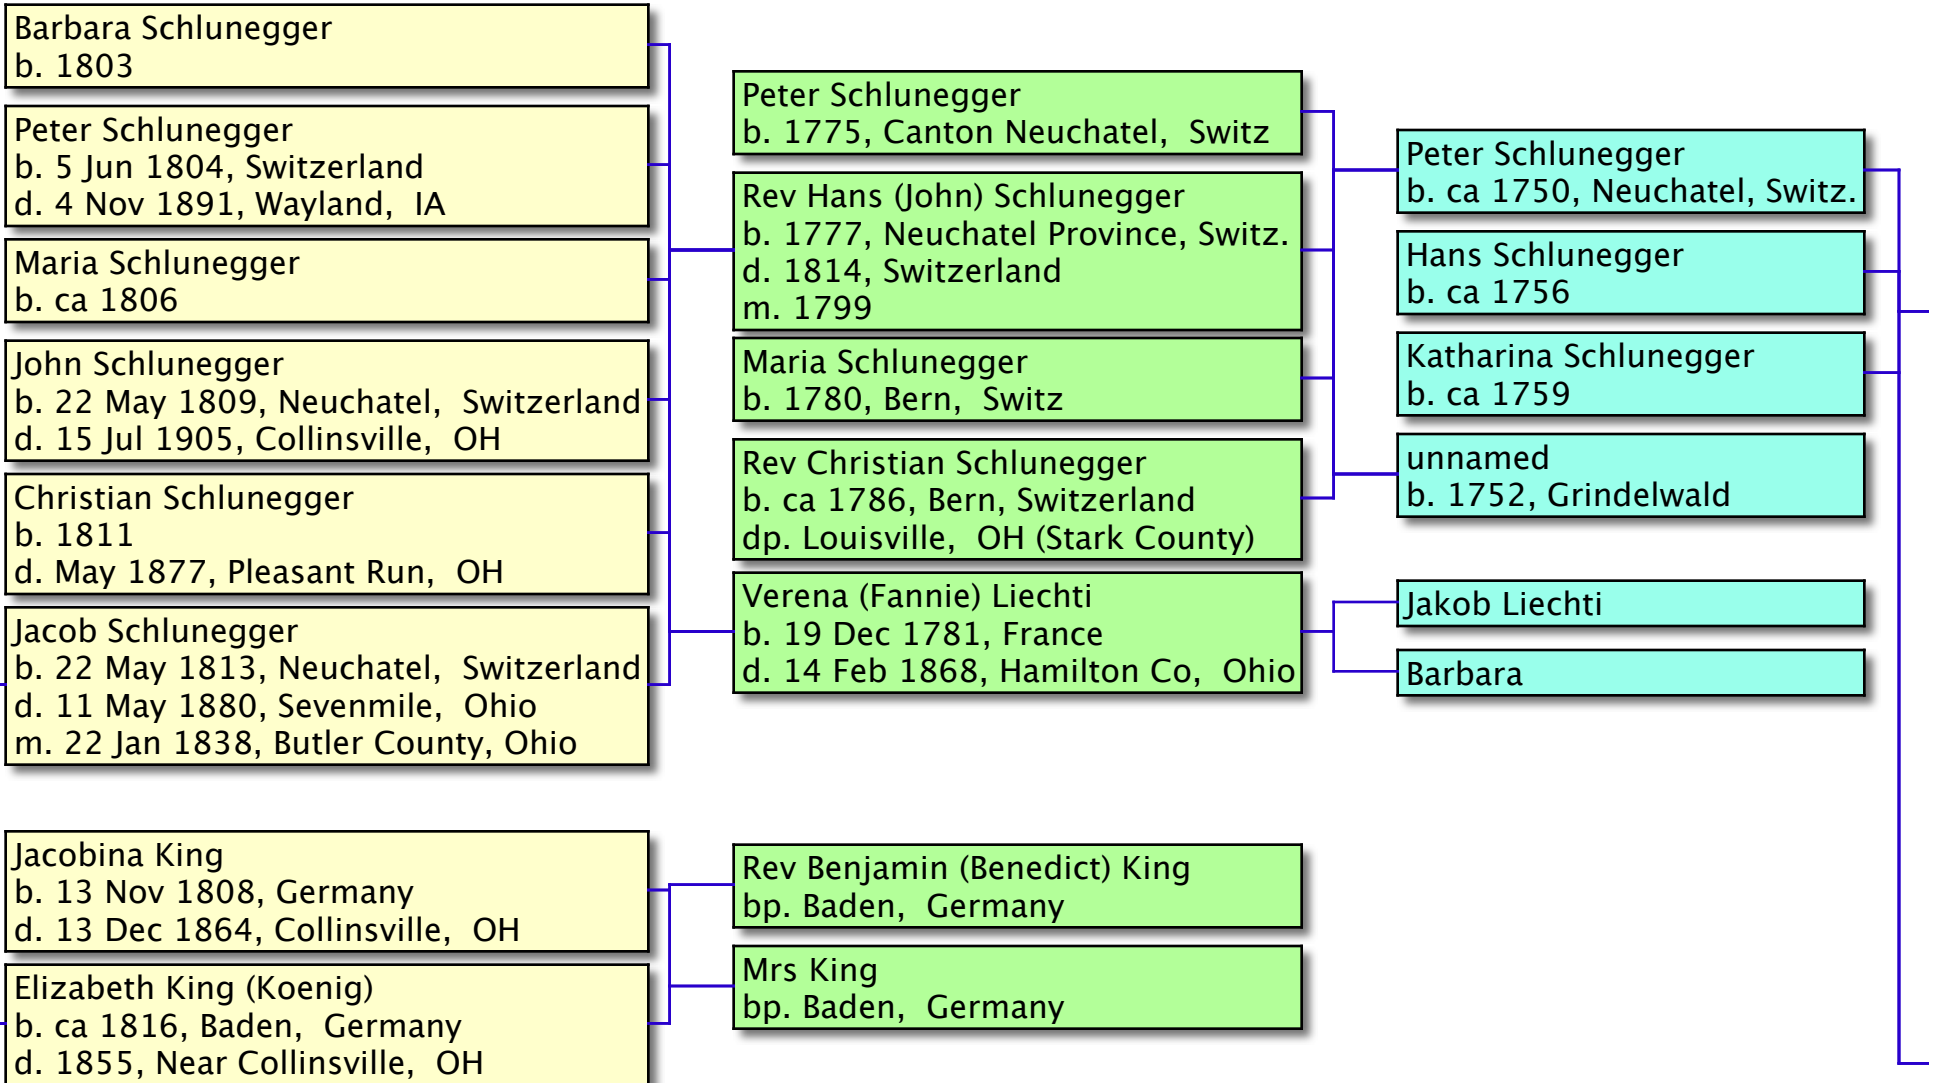

Slonneger Pedigree Chart with Siblings