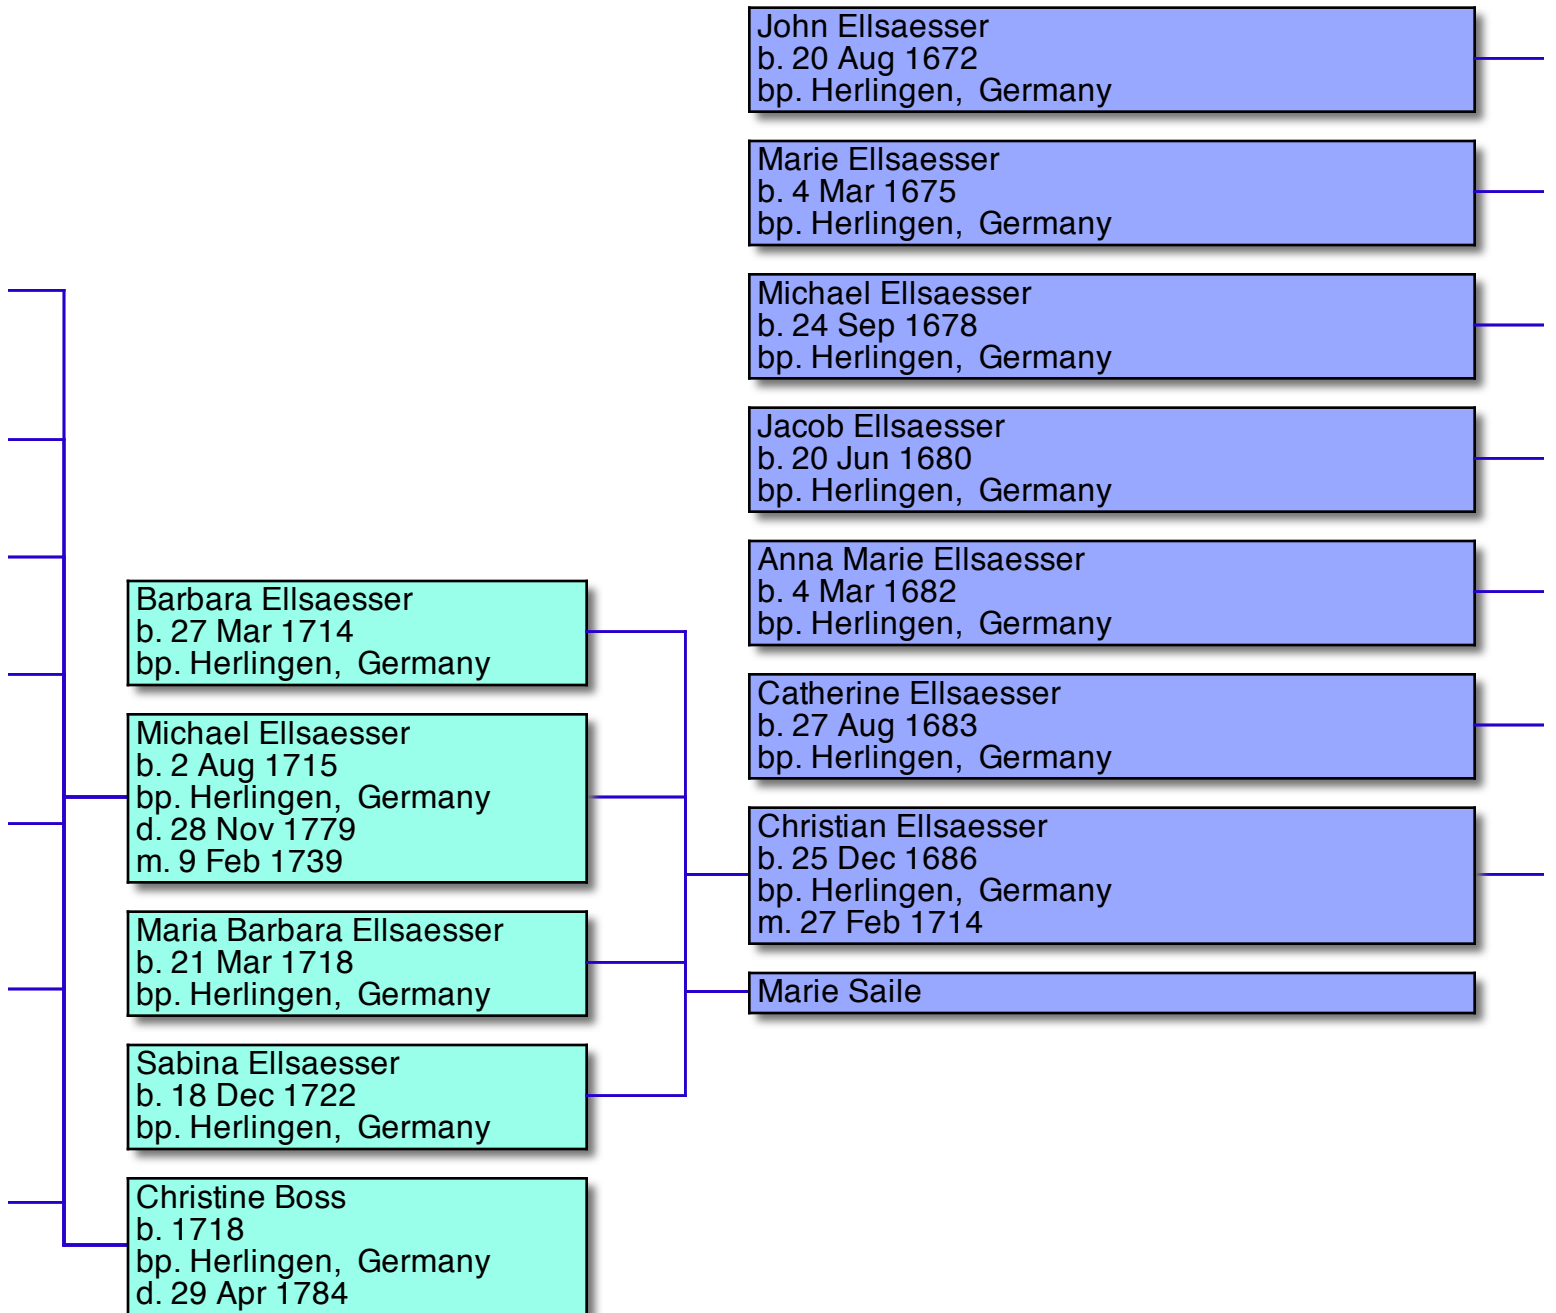

Anthonie Pfeiffer
b. 14 Oct 1769
bp. Herlingen, Germany
d. 4 Dec 1832
dp. Herlingen, Germany

Ellsaesser Pedigree Chart with Siblings

George Ellsaesser
b. 24 Jun 1642
bp. Herlingen, Germany
d. 28 Sep 1699
dp. Herlingen, Germany
m. ca 1671